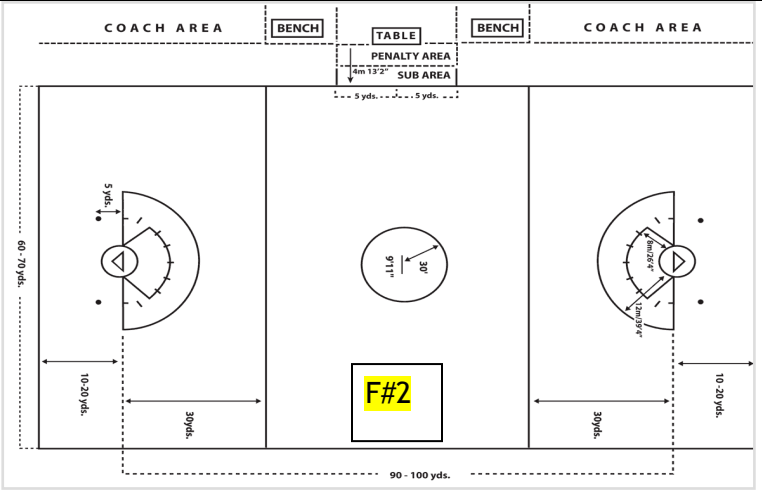

Burbank Early Childhood School 4770 Burbank Drive Parking Lot

Next game Player's area/warm up

No entry
Officials,
Players
Coaches only

Spectators F#1

No entry
Officials, Players and Coaches only

Spectators for F#3

No entry
Officials,
Players
Coaches only

Spectators F #2

Stonehaven Drive parking in park area or street parking

Burbank Early Childhood School 4770 Burbank Drive Parking Lot

Stonehaven Drive parking in park area or street parking