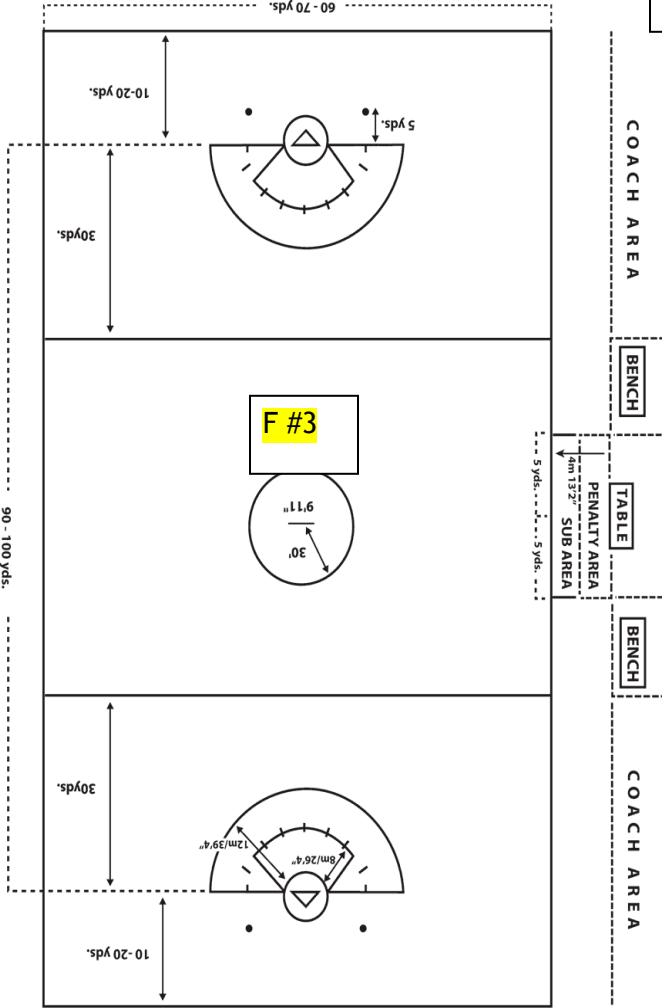

Burbank Early Childhood School 4770 Burbank Drive Parking Lot

Next game Player's area/warm up

No entry
Officials,
Players
Coaches only

Spectators F#1

No entry
Officials, Players and Coaches only

Spectators for F#3

No entry
Officials,
Players
Coaches only

Spectators F #2

Stonehaven Drive parking in park area or street parking

Burbank Early Childhood School 4770 Burbank Drive Parking Lot

Stonehaven Drive parking in park area or street parking