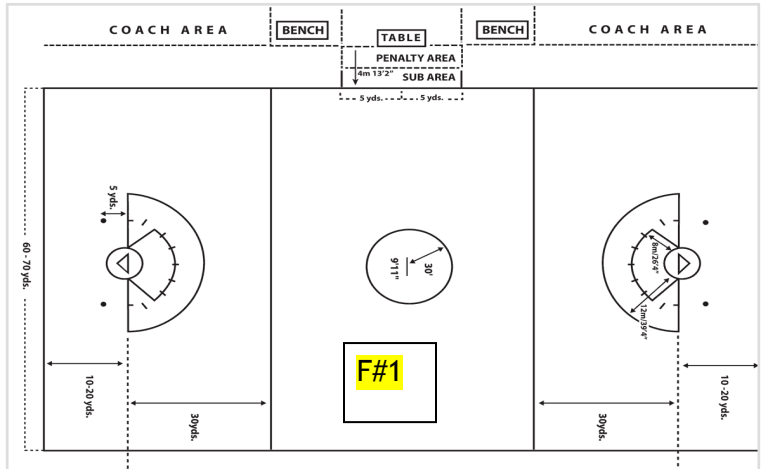

Burbank Early Childhood School 4770 Burbank Drive Parking Lot

Next game Player's area/warm up

No entry
Officials,
Players
Coaches only

Spectators F#1

No entry
Officials, Players and Coaches only

Spectators for F#3

No entry
Officials,
Players
Coaches only

Spectators F #2

Stonehaven Drive parking in park area or street parking

Burbank Early Childhood School 4770 Burbank Drive Parking Lot

Stonehaven Drive parking in park area or street parking